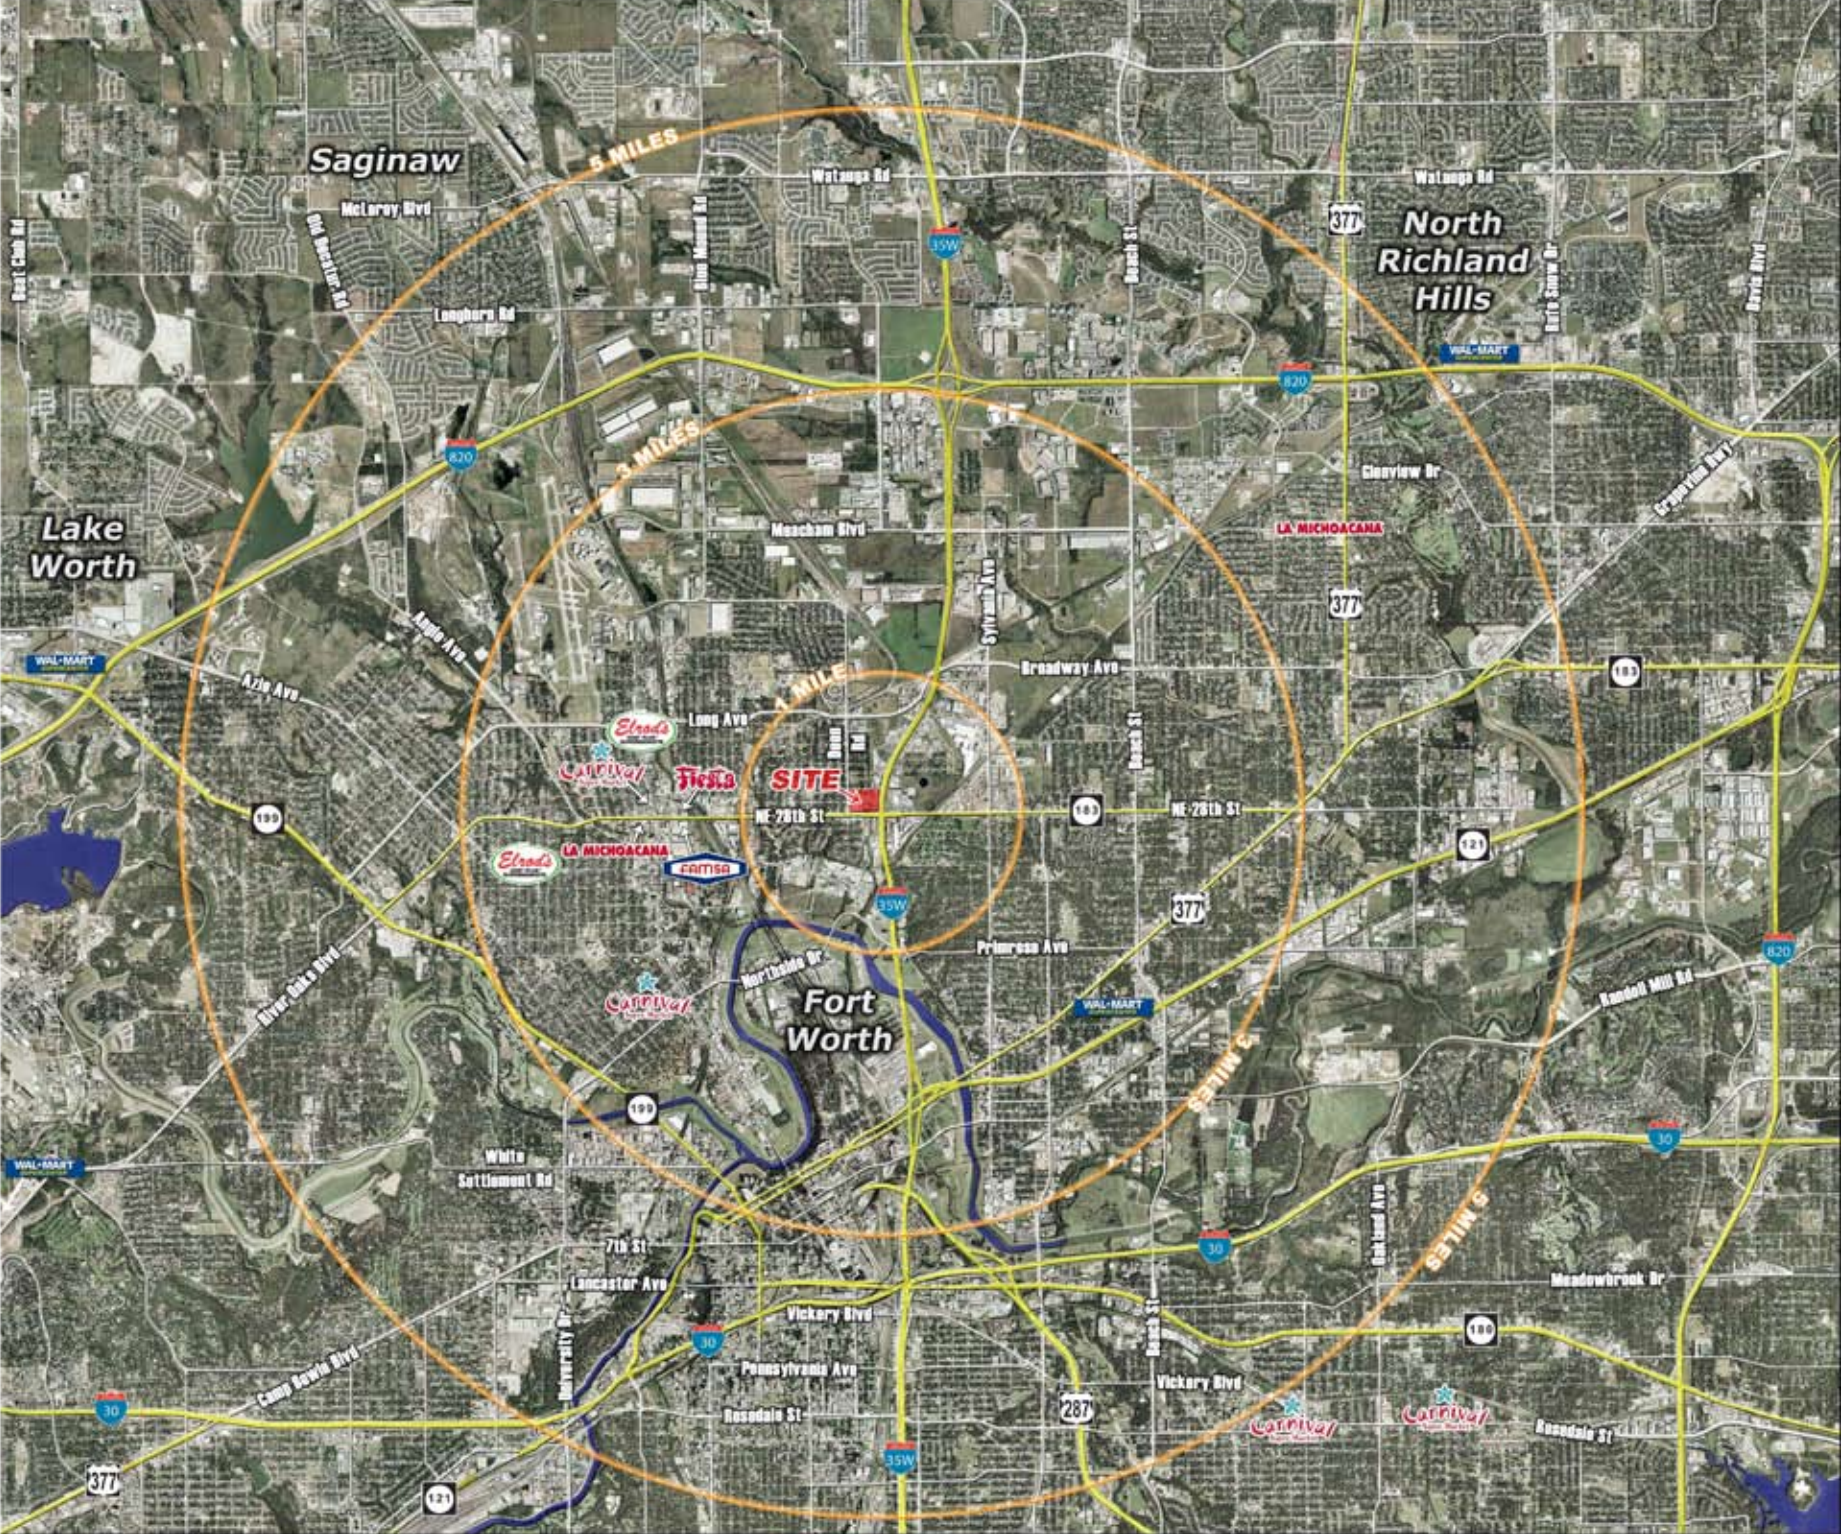

VISTA
PROPERTY CO

8750 N Central Expressway
Suite 625
Dallas, Texas 75231
www.vistapropertyco.com

I-35W & NW 28th St Fort Worth, Texas