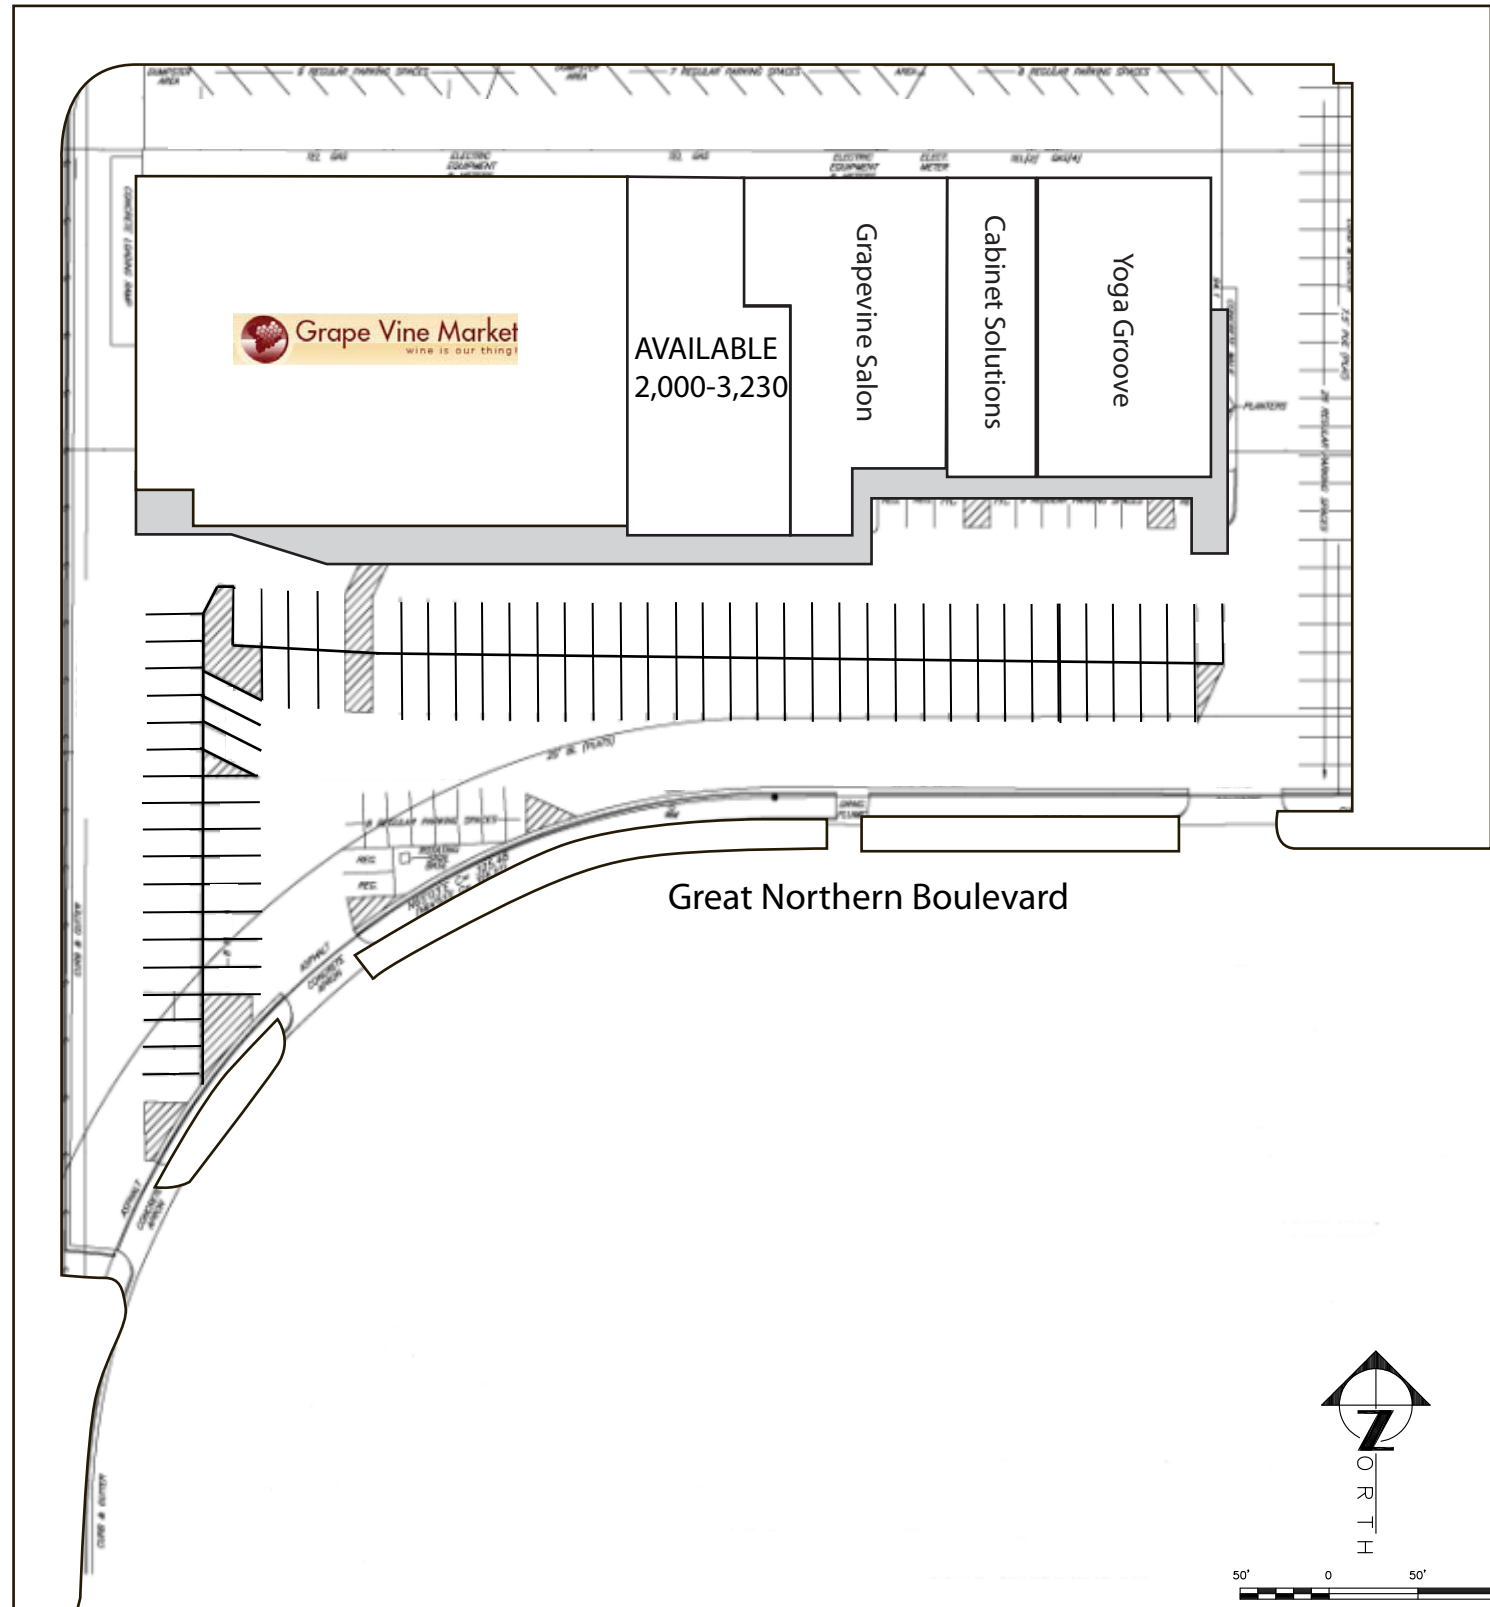

VISTA
PROPERTY CO.

Grapevine Shopping Center
Austin, TX

Mopac Expressway

Great Northern Boulevard

50' 0 50' 100'